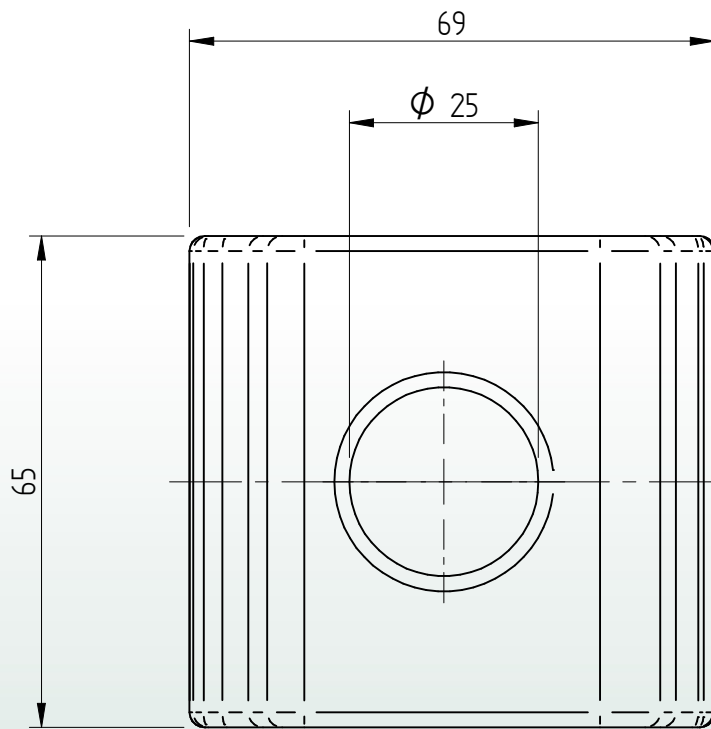

Track clip Kpo6

* Standard preservation is hot dip galvanized
Other preservation options in agreement

1	Track clip Kpo6	S235JR*	Kpo6		m = 0,628 [kg]
Item	Description	Material	Type / Dimensions	Norm	Comments