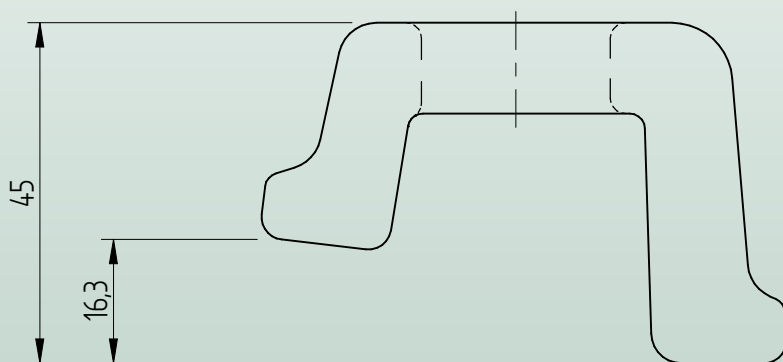

Track clip Kpo6

* Standard preservation is hot dip galvanized
Other preservation options in agreement

1	Track clip Kpo6	S235JR*	Kpo6		m = 0,628 [kg]
Item	Description	Material	Type / Dimensions	Norm	Comments